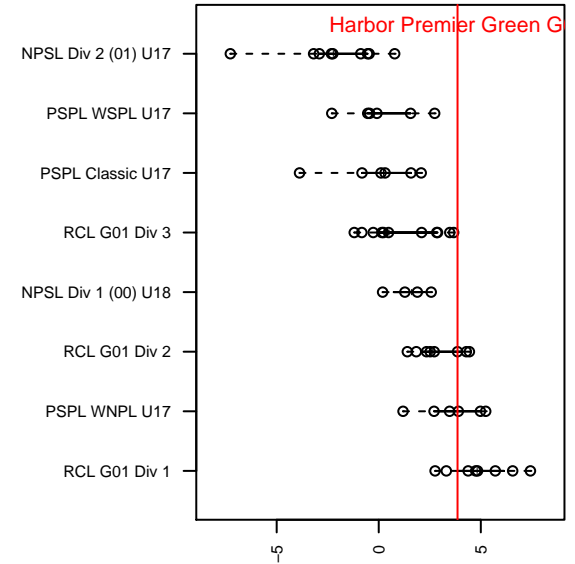

# Harbor Premier Green G01

Harbor FC  
 Gig Harbor, WA  
 G01 total strength=1665  
 attack=25.21 defense=15.98  
 fall league = RCL G01 Div 2  
 notes= Megson 2013, 2014

alt names used:  
 Harbor Premier G01  
 Harbor Soccer GU12 Green

**Harbor Premier Green G01**  
 Dots are actual minus expected GF (blue circles) and GA (red triangles).  
 Blue line is smoothed change in attack strength. Red is smoothed change in defense strength.

**attack and defense variance (black dot)  
relative to other teams  
and top 10 in region**

**attack and defense rating  
relative to others at age  
and all opponents in last 13 months**

**Performance relative to 13 month average**