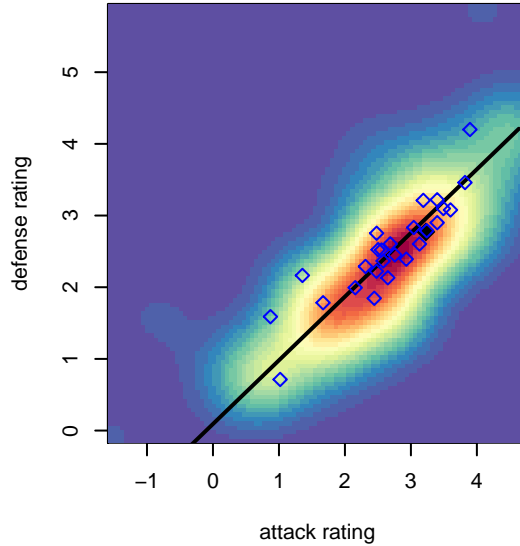

# Harbor Premier Green G01

Harbor FC  
 Gig Harbor, WA  
 G01 total strength=1665  
 attack=25.21 defense=15.98  
 fall league = RCL G01 Div 2  
 notes= Megson 2013, 2014

alt names used:  
 Harbor Premier G01  
 Harbor Soccer GU12 Green

**Harbor Premier Green G01**  
 Dots are actual minus expected GF (blue circles) and GA (red triangles).  
 Blue line is smoothed change in attack strength. Red is smoothed change in defense strength.

**attack and defense variance (black dot)  
relative to other teams  
and top 10 in region**

**attack and defense rating  
relative to others at age  
and all opponents in last 13 months**

**Performance relative to 13 month average**