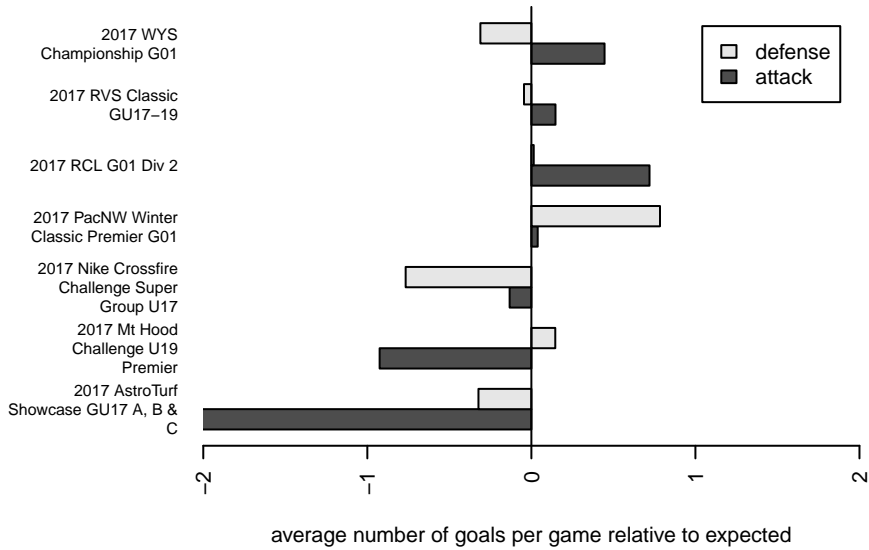

**Harbor Premier Green G01**  
 Dots are actual minus expected GF (blue circles) and GA (red triangles).  
 Blue line is smoothed change in attack strength. Red is smoothed change in defense strength.

**attack and defense variance (black dot)  
relative to other teams  
and top 10 in region**

**attack and defense rating  
relative to others at age  
and all opponents in last 13 months**

**Performance relative to 13 month average**