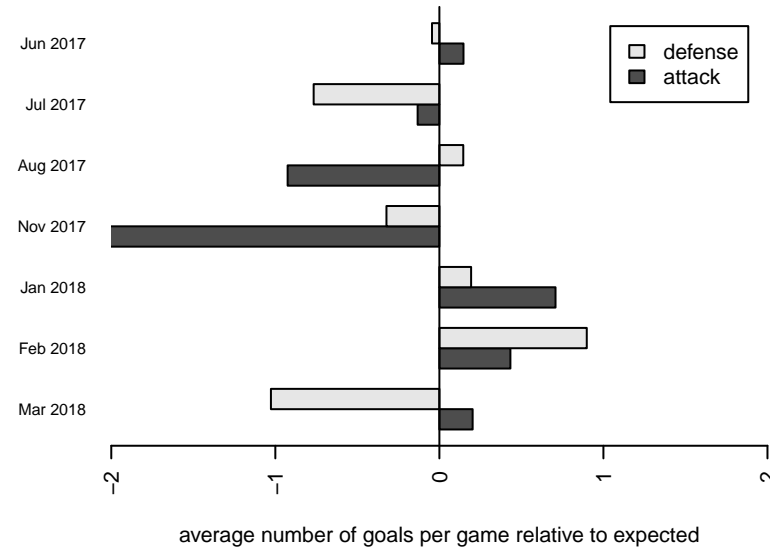

Performance relative to 13 month average