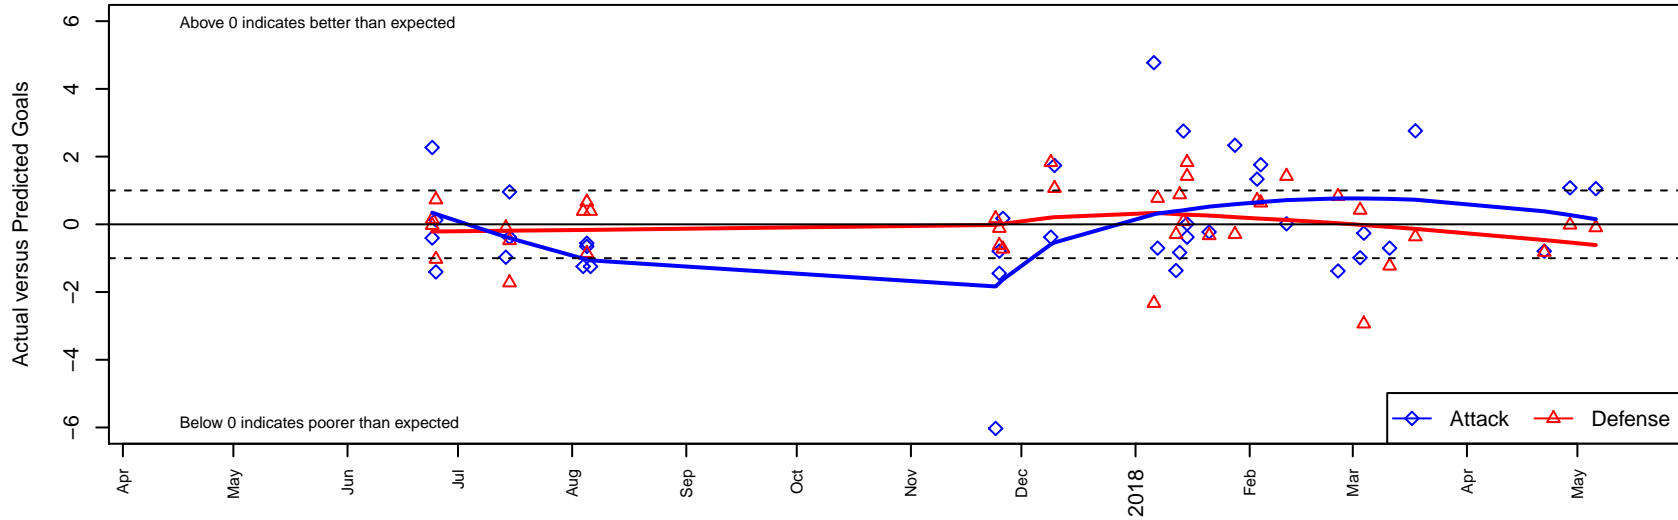

# Harbor Premier Green G01

Harbor FC  
 Gig Harbor, WA  
 G01 total strength=1665  
 attack=25.21 defense=15.98  
 fall league = RCL G01 Div 2  
 notes= Megson 2013, 2014

alt names used:  
 Harbor Premier G01  
 Harbor Soccer GU12 Green

**Harbor Premier Green G01**  
 Dots are actual minus expected GF (blue circles) and GA (red triangles).  
 Blue line is smoothed change in attack strength. Red is smoothed change in defense strength.

**attack and defense variance (black dot)  
relative to other teams  
and top 10 in region**

**attack and defense rating  
relative to others at age  
and all opponents in last 13 months**

**Performance relative to 13 month average**