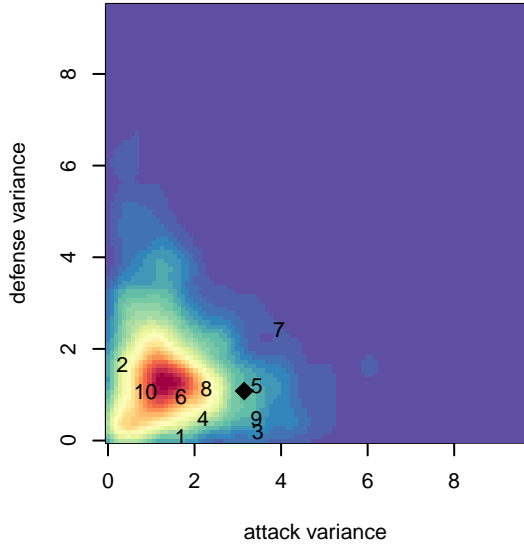

**attack and defense variance (black dot)
relative to other teams
and top 10 in region**